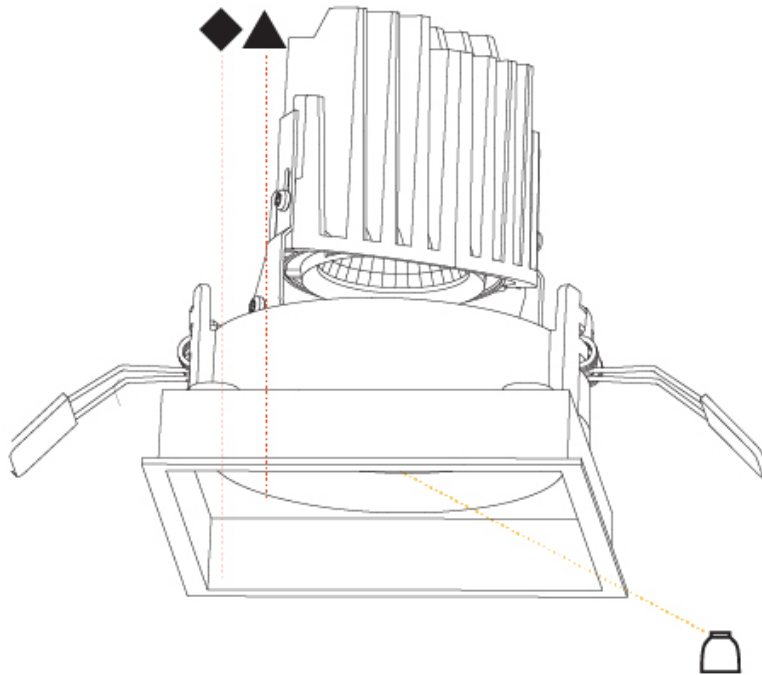

BIONIQ ROUND ADJUSTABLE RECESSED

A35224-

PROJECT _____

TYPE _____

SPECIFIER _____

QUANTITY _____

DATE _____

A